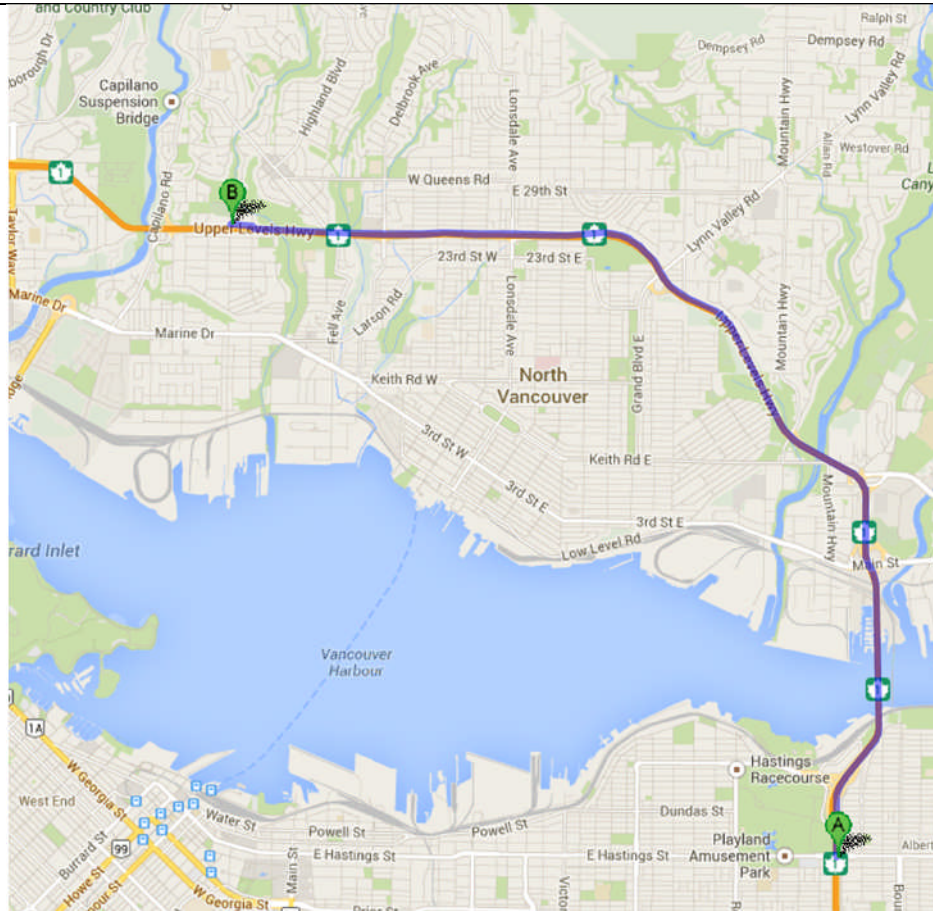

### Heading West

- Take Highway 1 West Heading towards Horseshoe Bay
- Take the Ironworkers' Memorial (also called Second Narrows) Bridge
- Pass Lonsdale and Westview Exits
- Stay in the right lane
- After passing the Edgemont Blvd Overpass, take the Lloyd Ave Exit (If you reach the Capilano Exit, then you've gone too far)
- Take 1<sup>st</sup> left into Gladwin Dr (Gloria Dei Lutheran Church is on the corner of Lloyd Ave & Gladwin Dr)
- Within half a block is the entrance to the Headquarters Jamatkhana

### Heading East from West Vancouver

- Take the Westview North Exit
- Get back onto Highway 1 heading West Towards Horseshoe Bay
- Stay in the right lane
- After passing the Edgemont Blvd Overpass, take the Lloyd Ave Exit (If you reach the Capilano Exit, then you've gone too far)
- Take 1<sup>st</sup> left into Gladwin Dr (Gloria Dei Lutheran Church is on the corner of Lloyd Ave & Gladwin Dr)
- Within half a block is the entrance to the Headquarters Jamatkhana